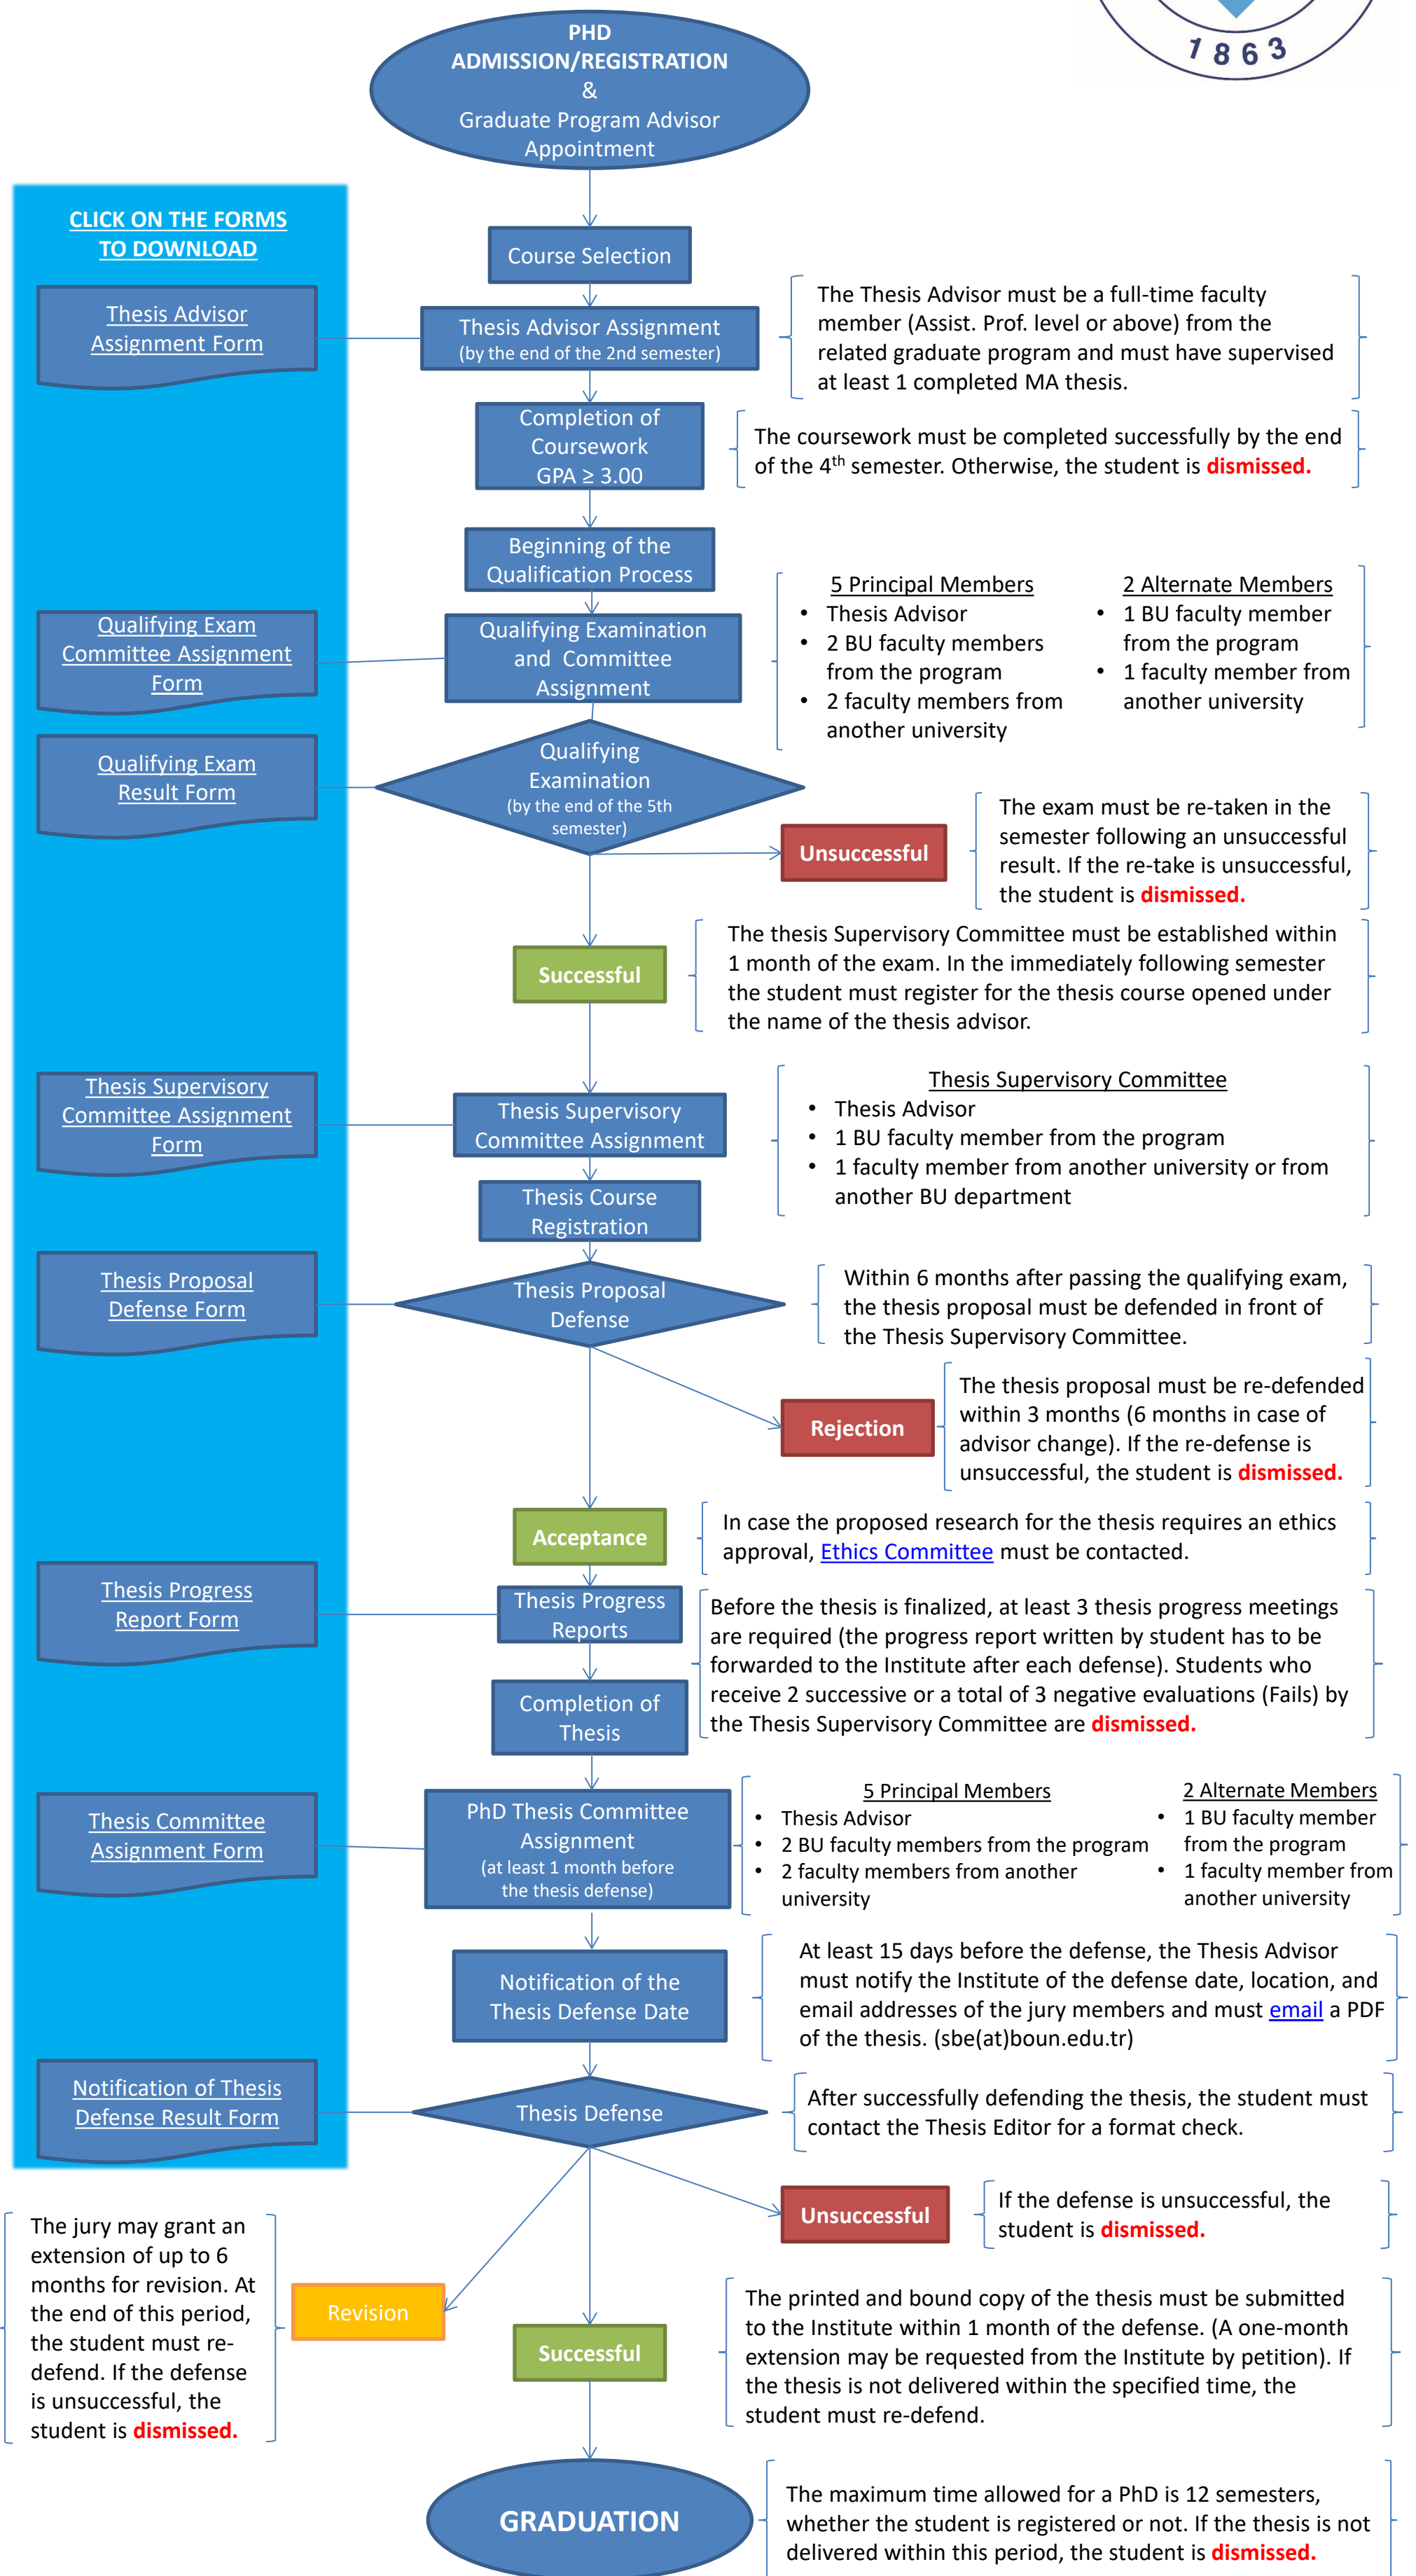

BOĞAZIÇI UNIVERSITY

Institute for Graduate Studies in Social Sciences

PhD Procedures Flowchart

NOTE: The result of all assessments must be reported (with relevant forms) to the Institute within 3 days of the event.